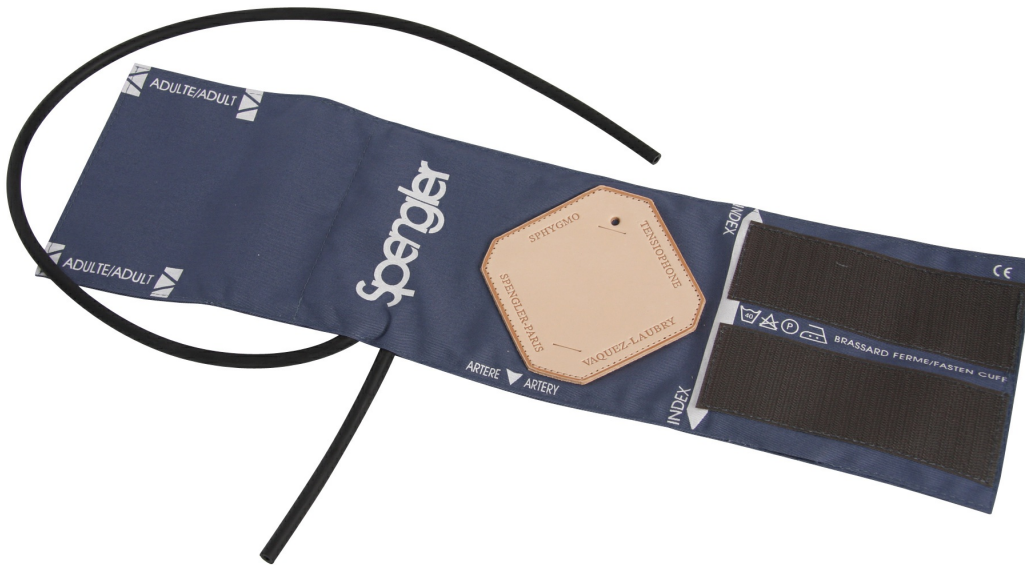

VAQUEZ-LAUBRY CLASSIC VELCRO CUFF WITH BLADDER/DARK BLUE/LARGE ADULT

Ref. 330011

12/04/2026 19:06:07 – For information purposes only, can be subject to change

VAQUEZ-LAUBRY CLASSIC VELCRO CUFF WITH BLADDER/DARK BLUE/LARGE ADULT

Ref. 330011

Description

Made of polycotton with inner bladder and dual tubing (10 cm & 60 cm) - also suited for Vaquez-Laubry® with full-grain leather manometer holder, and Velcro fastening.

Adult (M) cotton, velcro, grey: 330011

Adult (M) cotton, velcro, red : 330013

Adult (M) navy, with straps: 330112

Adult (M) red, with straps: 330113

Adult (L) cotton, velcro, navy: 330002

Child/small adult (S), cotton, velcro, grey: 330021

Features