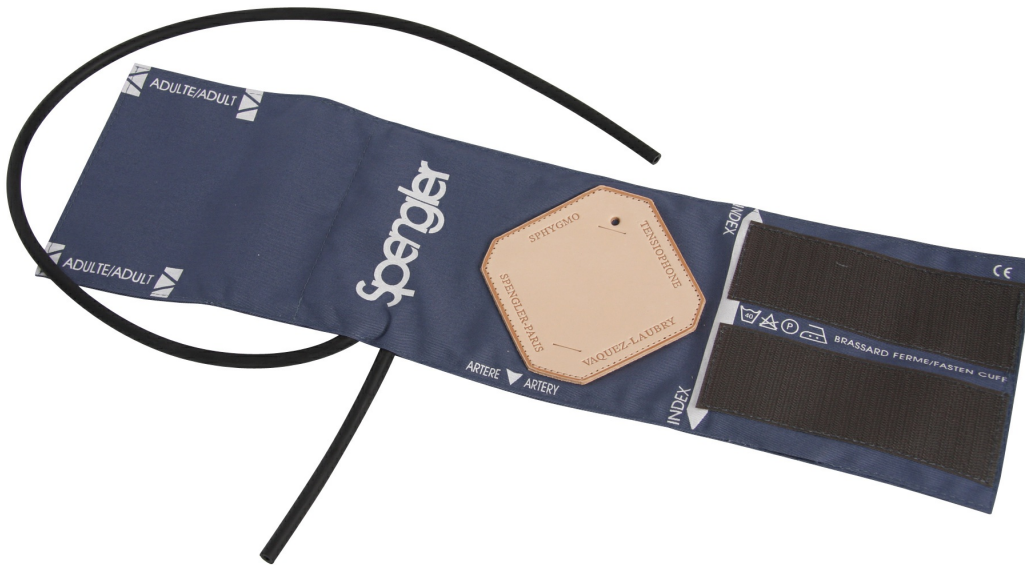

# VAQUEZ-LAUBRY CLASSIC VELCRO CUFF WITH BLADDER/DARK BLUE/LARGE ADULT

Ref. 330011

30/04/2026 01:13:43 – For information purposes only, can be subject to change

# VAQUEZ-LAUBRY CLASSIC VELCRO CUFF WITH BLADDER/DARK BLUE/LARGE ADULT

Ref. 330011

## Description

Made of polycotton with inner bladder and dual tubing (10 cm & 60 cm) - also suited for Vaquez-Laubry® with full-grain leather manometer holder, and Velcro fastening.

Adult (M) cotton, velcro, grey: 330011

Adult (M) cotton, velcro, red : 330013

Adult (M) navy, with straps: 330112

Adult (M) red, with straps: 330113

Adult (L) cotton, velcro, navy: 330002

Child/small adult (S), cotton, velcro, grey: 330021