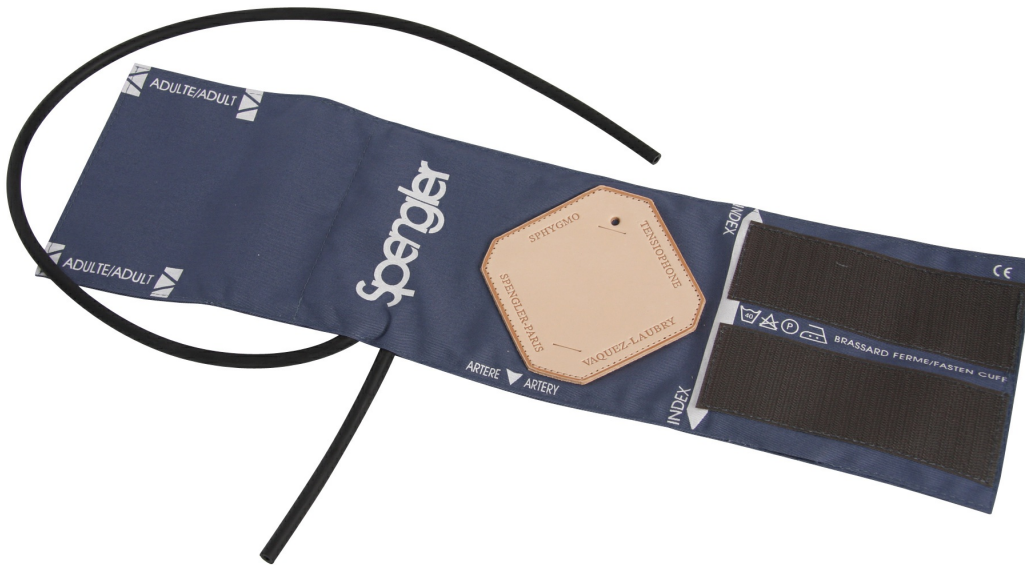

VAQUEZ-LAUBRY CLASSIC VELCRO CUFF WITH BLADDER/DARK BLUE/LARGE ADULT

Ref. 330011

07/06/2026 16:16:28 – For information purposes only, can be subject to change

VAQUEZ-LAUBRY CLASSIC VELCRO CUFF WITH BLADDER/DARK BLUE/LARGE ADULT

Ref. 330011

Description

Made of polycotton with inner bladder and dual tubing (10 cm & 60 cm) - also suited for Vaquez-Laubry® with full-grain leather manometer holder, and Velcro fastening.

Adult (M) cotton, velcro, grey: 330011

Adult (M) cotton, velcro, red : 330013

Adult (M) navy, with straps: 330112

Adult (M) red, with straps: 330113

Adult (L) cotton, velcro, navy: 330002

Child/small adult (S), cotton, velcro, grey: 330021

Features